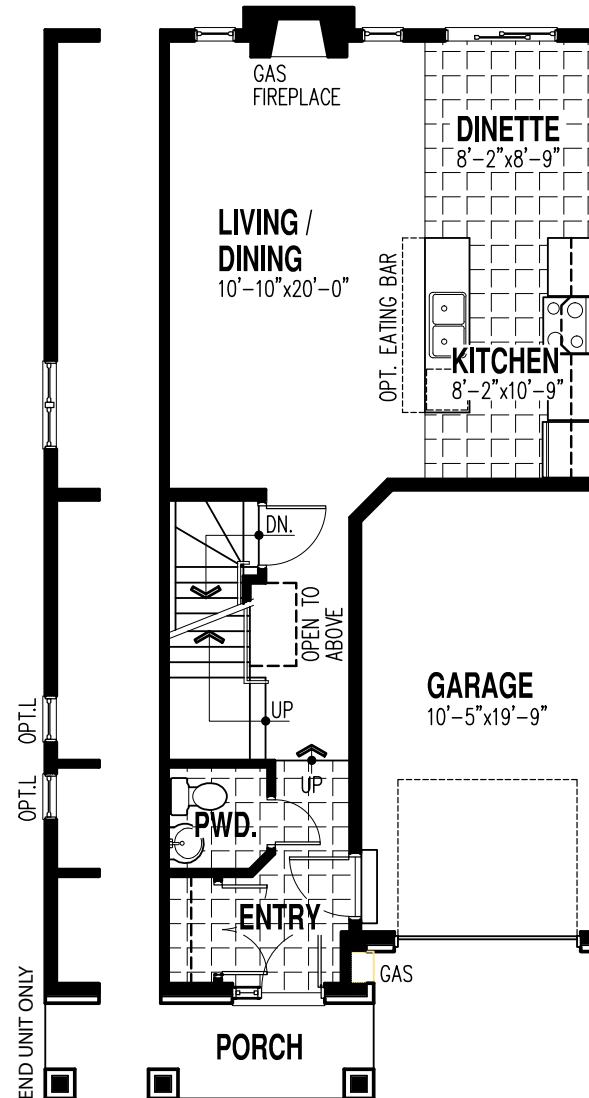

AQUAMARINE 1,816 SQUARE FEET*

*Total square footage includes finished areas in basement. Materials, specifications and floor plans are subject to change without notice. All house renderings are artist's concepts. All floor plan dimensions are approximate. Actual usable floor space may vary from stated area. E. & O. E. Feb. 8, 2019.

www.mattino.ca

BASEMENT PLAN
(315 Sq Ft. of Finished Floor Area)

GROUND FLOOR
(636 Sq Ft. of Finished Floor Area)

OPTIONAL KITCHEN

SECOND FLOOR
(865 Sq Ft. of Finished Floor Area)