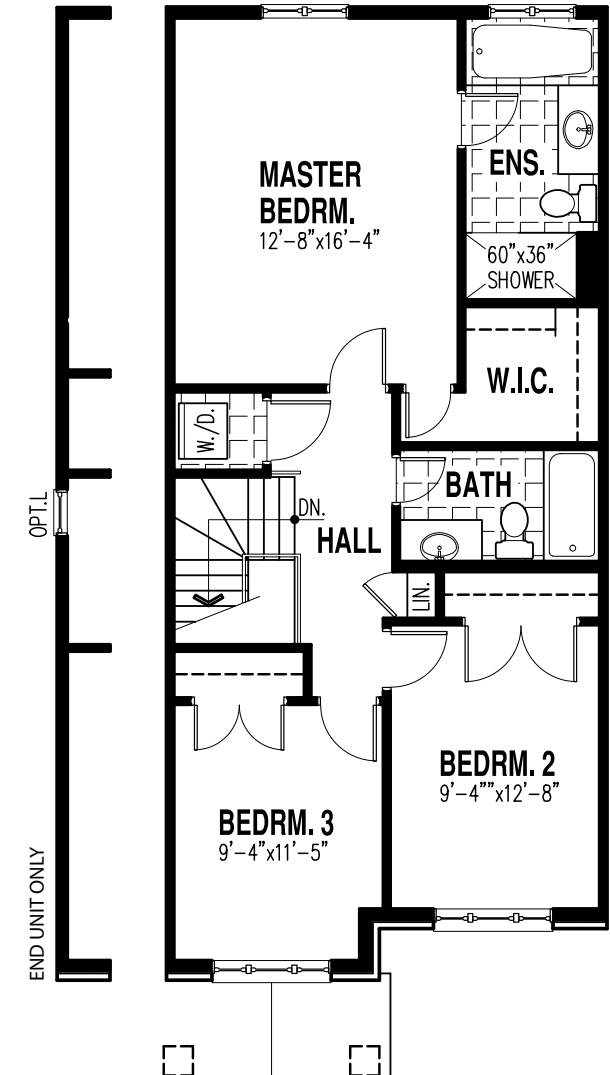

AQUAMARINE 1,816 SQUARE FEET*

*Total square footage includes finished areas in basement. Materials, specifications and floor plans are subject to change without notice. All house renderings are artist's concepts. All floor plan dimensions are approximate. Actual usable floor space may vary from stated area. E. & O. E. Feb. 8, 2019.

www.mattino.ca

BASEMENT PLAN
(315 Sq Ft. of Finished Floor Area)

GROUND FLOOR
(636 Sq Ft. of Finished Floor Area)

OPTIONAL KITCHEN

SECOND FLOOR
(865 Sq Ft. of Finished Floor Area)