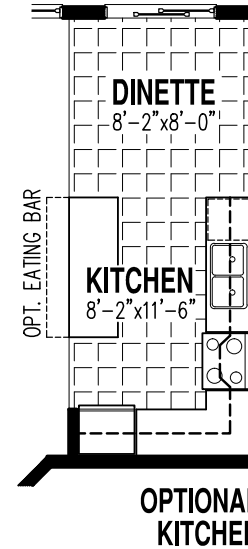

AQUAMARINE 1,816 SQUARE FEET*

*Total square footage includes finished areas in basement. Materials, specifications and floor plans are subject to change without notice. All house renderings are artist's concepts. All floor plan dimensions are approximate. Actual usable floor space may vary from stated area. E. & O. E. Feb. 8, 2019.

www.mattino.ca

BASEMENT PLAN
(315 Sq Ft. of Finished Floor Area)

GROUND FLOOR
(636 Sq Ft. of Finished Floor Area)

OPTIONAL KITCHEN

SECOND FLOOR
(865 Sq Ft. of Finished Floor Area)