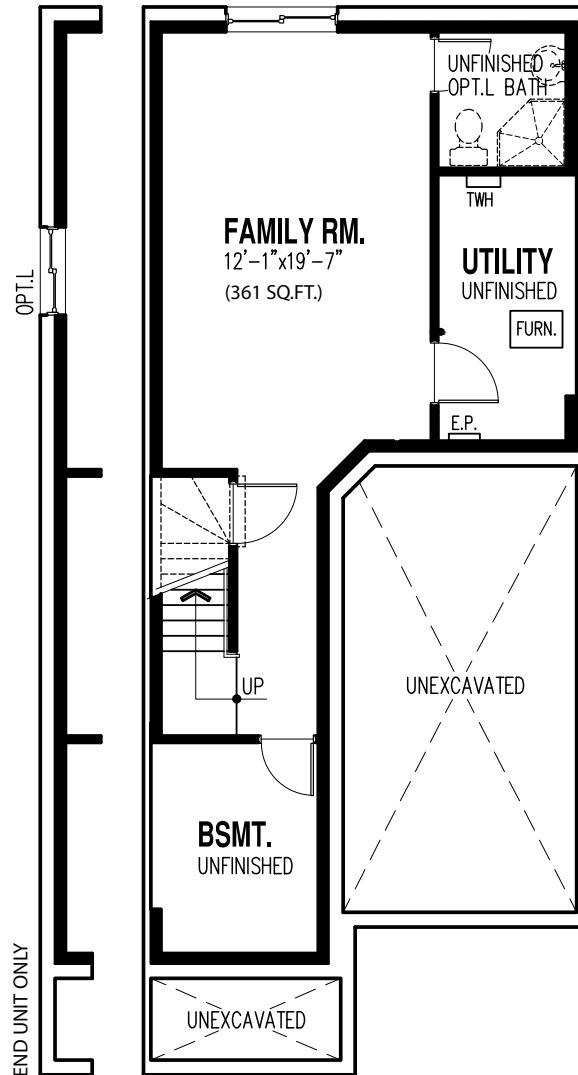

AQUAMARINE 1,816 SQUARE FEET*

*Total square footage includes finished areas in basement. Materials, specifications and floor plans are subject to change without notice. All house renderings are artist's concepts. All floor plan dimensions are approximate. Actual usable floor space may vary from stated area. E. & O. E. Feb. 8, 2019.

www.mattino.ca

BASEMENT PLAN
(315 Sq Ft. of Finished Floor Area)

GROUND FLOOR
(636 Sq Ft. of Finished Floor Area)

OPTIONAL KITCHEN

SECOND FLOOR
(865 Sq Ft. of Finished Floor Area)